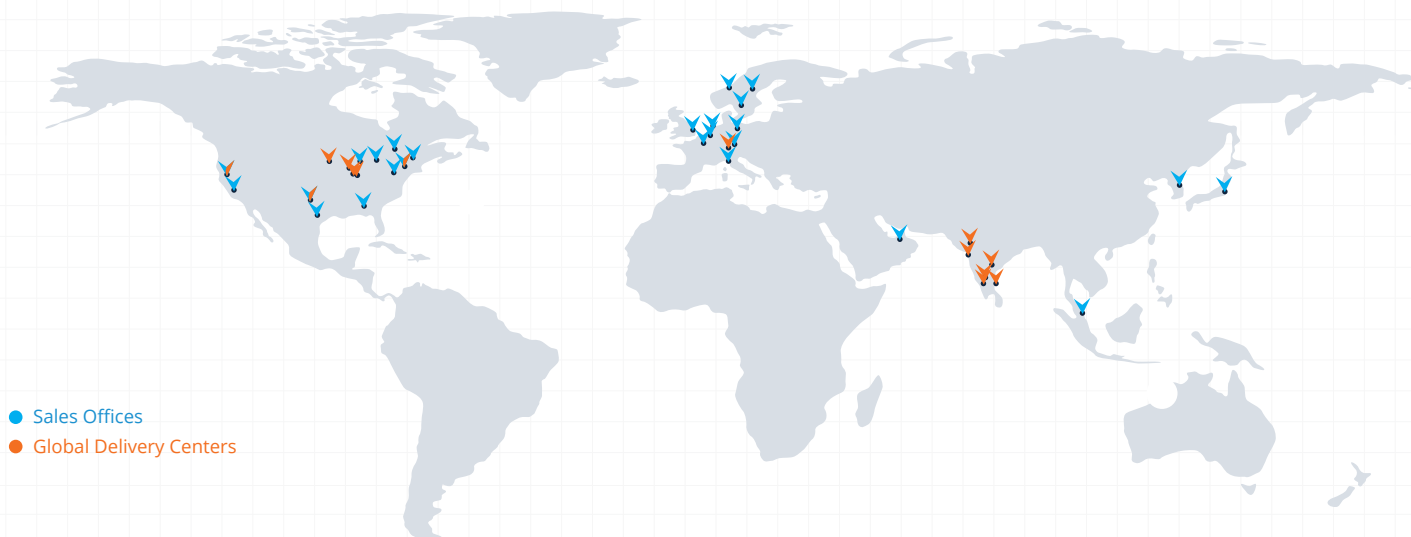

## COMPANY OVERVIEW

L&T Technology Services Limited is a subsidiary of Larsen & Toubro Limited with a focus on the engineering services space, partnering with over 50 Fortune 500 companies. A leading pure-play Engineering, Research and Development services company, we offer design and development solutions through the entire product development chain, across various industries such as Industrial Products, Medical Devices, Transportation, Telecom & Hi-tech, and the Process Industry. We also offer solutions in the areas of Mechanical Engineering Services, Embedded Systems & Applications, Engineering Process Services, Product Lifecycle Management, Engineering Analytics, Power Electronics, Machine-to-Machine (M2M), and the Internet-of-Things (IoT).

## A SUBSIDIARY OF LARSEN & TOUBRO

Employees  
across the globe

Global  
Customers

Customers from  
the list of top  
100 R&D Spenders

Repeat  
Business

Patents  
Filed

\*Patents filed include co-authored patents with customers

## GLOBAL PRESENCE