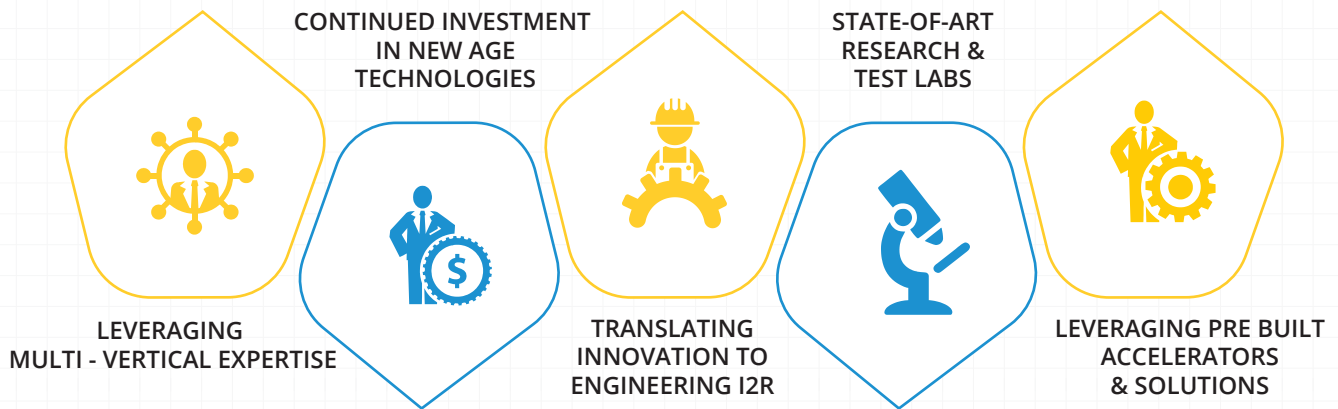

WINNING ATTRIBUTES